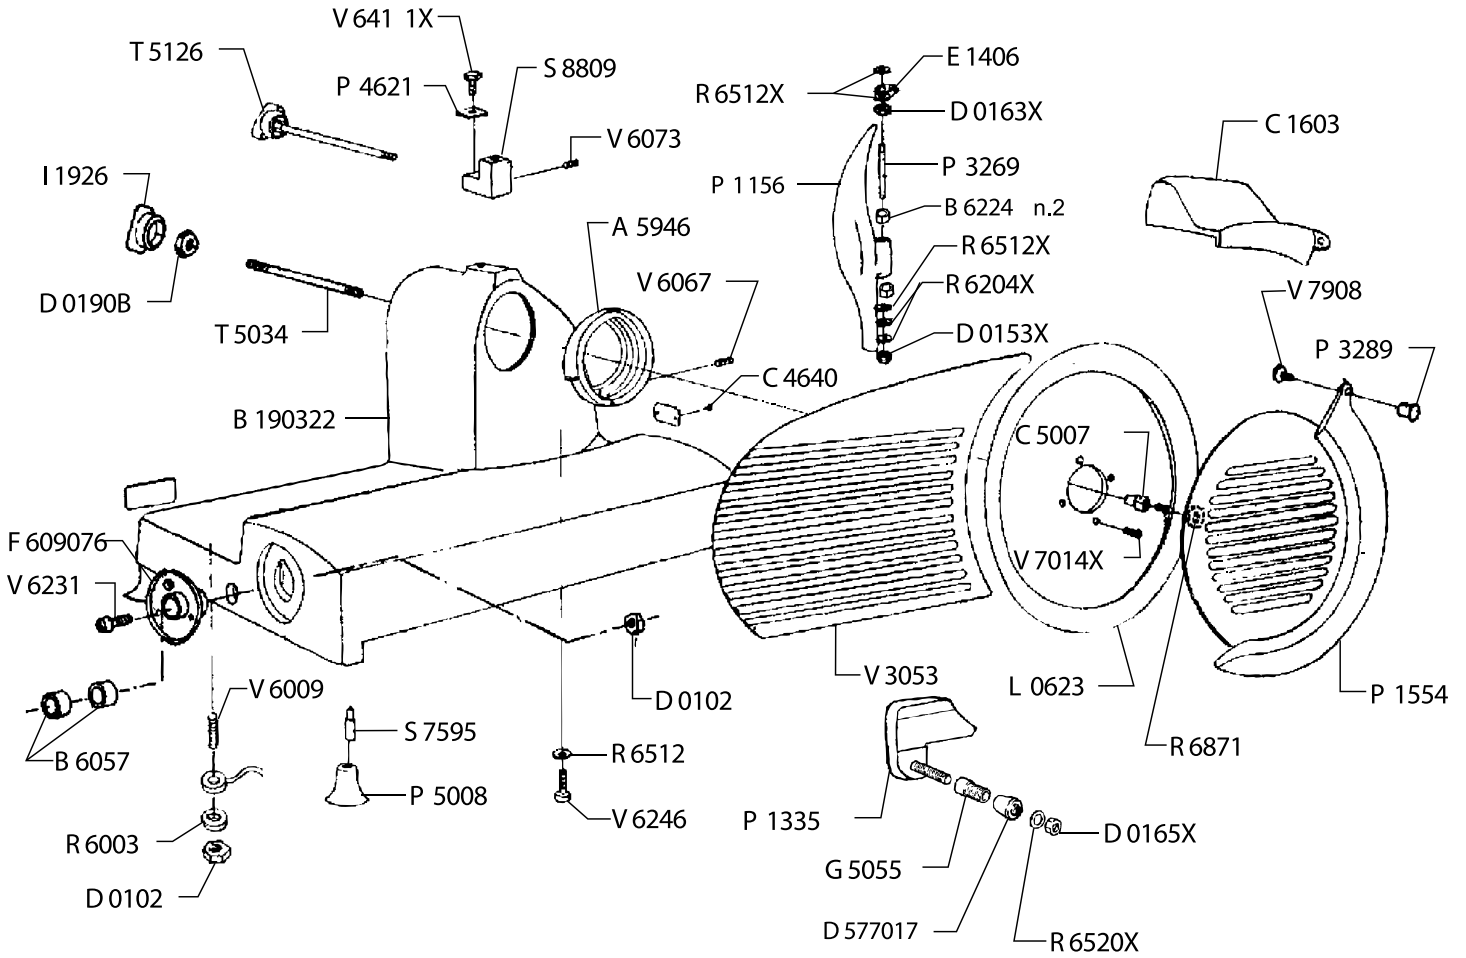

Parts Breakdown

Model MS-IT-0350-PM 13657