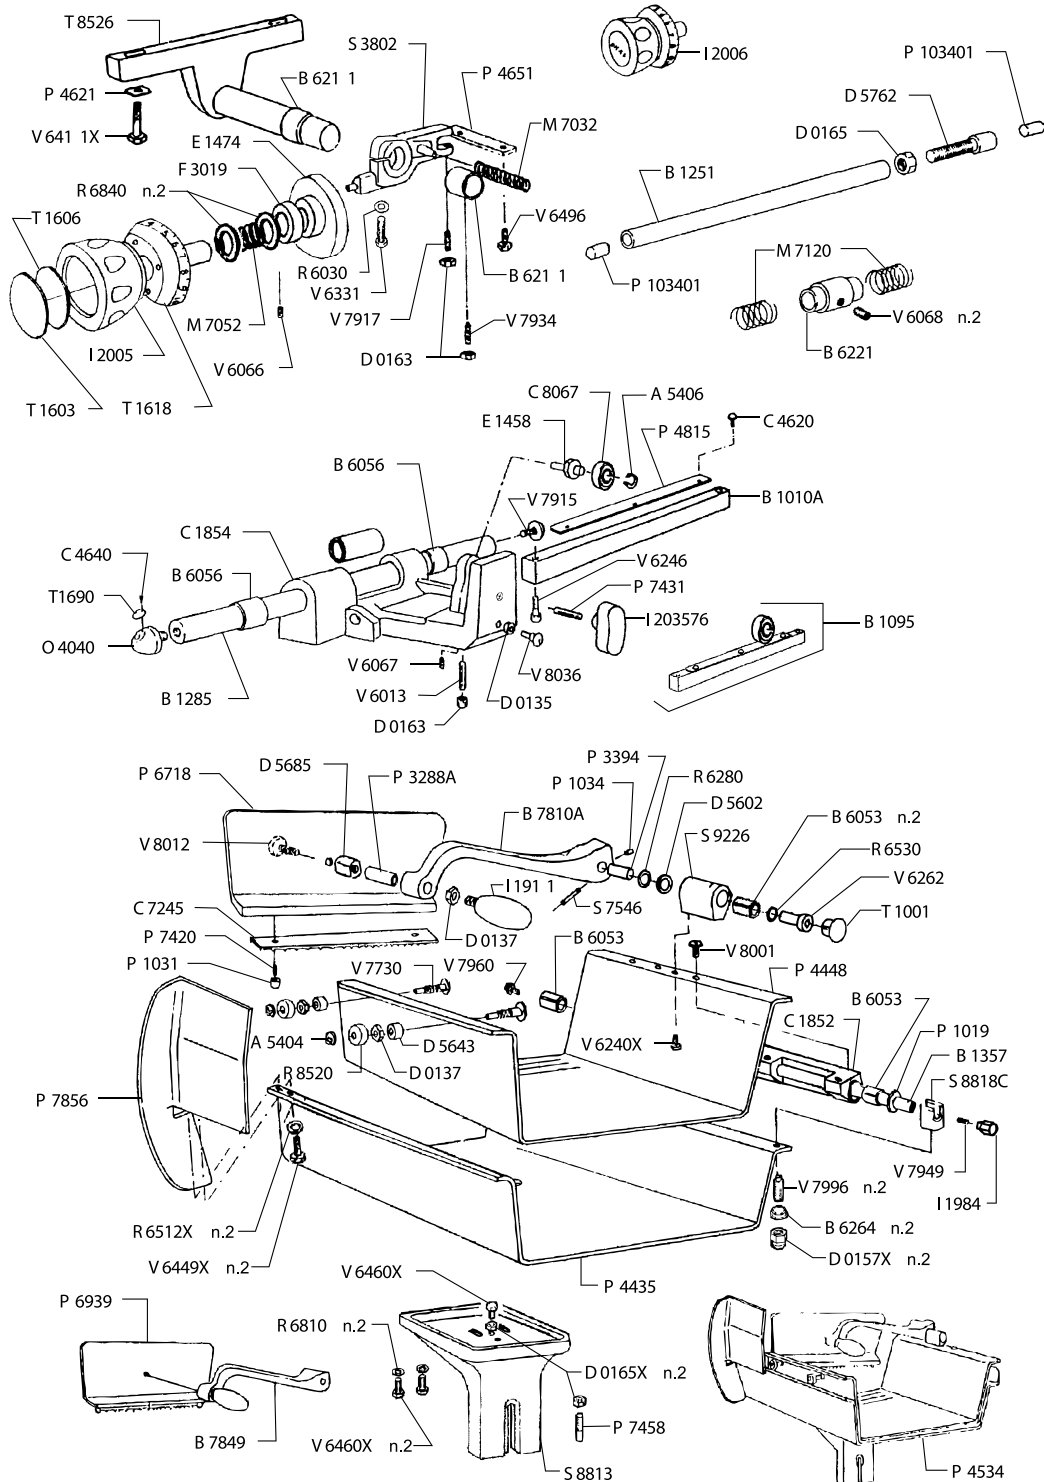

Parts Breakdown

Model MS-IT-0350-PM 13657